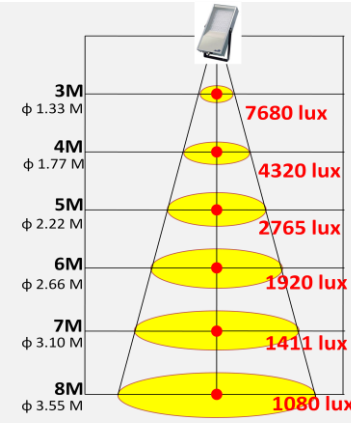

OSRAM Square -285W-25D TW