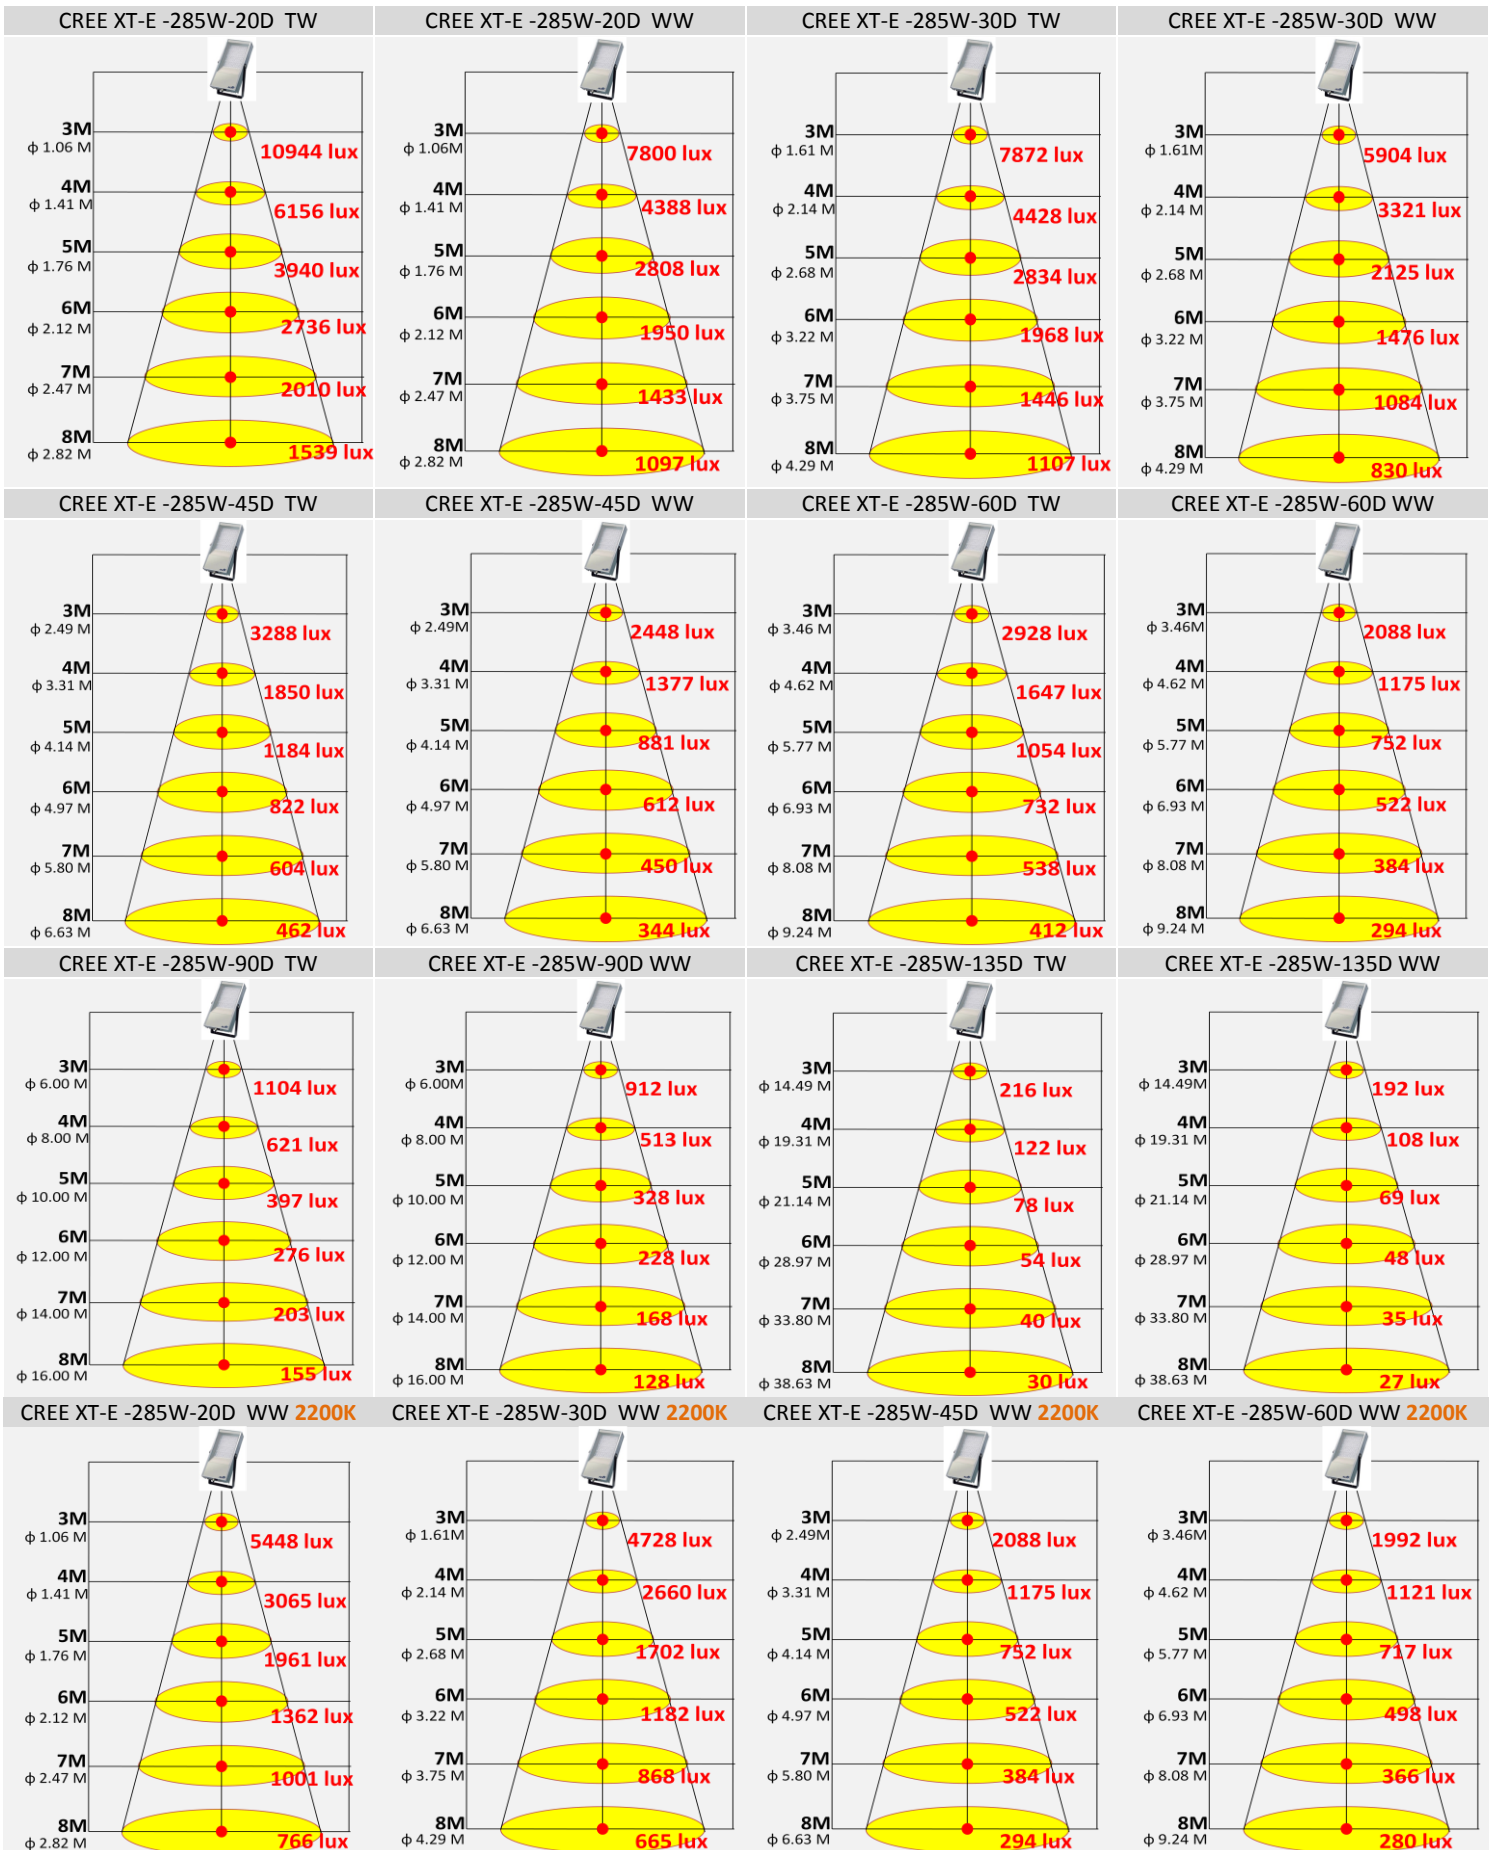

Optical Characteristics

Dominant Wavelength (nm) or Colour Temperature (K)

CREE LED chips

Correlated Colour Temperature	Min.	Typ.	Max.
True White	5000K	6000K	10000K
Natural White	3700K	4300K	5000K
Warm White	2600K	3000K	3700K

OSRAM LED Chips

Correlated Colour Temperature	Min.	Typ.	Max.
True White	5000K	6000K	7000K
Natural White	3500K	4000K	5000K
Warm White	2700K	3000K	3500K

Chipset Luminous Flux

100 ~ 240V AC

Chipsets	CREE XT-E	
Power Consumption	285 W	
Beam Angle	20° / 25° / 30° / 45° / 60° / 90° / 130° / 120°x 50° / 135°x 50°	
True White	CRI 70	33000 lm
Natural White	CRI 80	28000 lm
Warm White	CRI 80	24000 lm
	CRI 90	21000 lm (2200K) 19200 lm

Chipsets	CREE XP-L	
Power Consumption	285 W	
Beam Angle	30° / 130° / 120°x 50° / 135°x 50°	
True White	CRI 65	39000 lm
Natural White	CRI 75	36000 lm
Warm White	CRI 80	32500 lm

Chipsets	OSRAM Square	
Power Consumption	285 W	
Beam Angle	15° / 20° / 25° / 45° / 60° / 90° / 130° / 135° / 120° x 50° / 135°x50°	
True White	CRI 70	36000 lm
Natural White	CRI 70	32000 lm
Warm White	CRI 80	27000 lm
	CRI 92	21500 lm

※All Chipset Luminous Flux Data are indicated in max values.

Illuminance at Distance

Illuminance at Distance

CREE XT-E -285W-90D WW 2200K

CREE XT-E -285W-135D WW 2200K

OSRAM Square -285W-15D TW

OSRAM Square -285W-15D WW