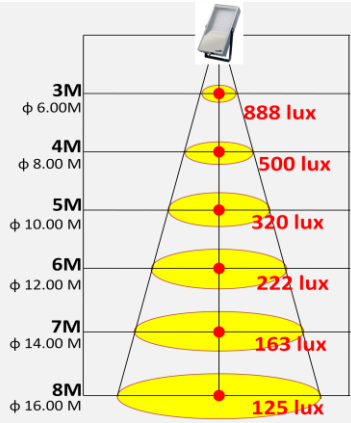

Optical Characteristics

Dominant Wavelength (nm) or Colour Temperature (K)

CREE LED chips

Correlated Colour Temperature	Min.	Typ.	Max.
True White	5000K	6000K	10000K
Natural White	3700K	4300K	5000K
Warm White	2600K	3000K	3700K

OSRAM LED Chips

Correlated Colour Temperature	Min.	Typ.	Max.
True White	5000K	6000K	7000K
Natural White	3500K	4000K	5000K
Warm White	2700K	3000K	3500K

Chipset Luminous Flux

100 ~ 240V AC

Chipsets	CREE XT-E	
Power Consumption	285 W	
Beam Angle	20° / 25° / 30° / 45° / 60° / 90° / 130° / 120°x 50° / 135°x 50°	
True White	CRI 70	33000 lm
Natural White	CRI 80	28000 lm
Warm White	CRI 80	24000 lm
	CRI 90	21000 lm (2200K) 19200 lm

Chipsets	CREE XP-L	
Power Consumption	285 W	
Beam Angle	30° / 130° / 120°x 50° / 135°x 50°	
True White	CRI 65	39000 lm
Natural White	CRI 75	36000 lm
Warm White	CRI 80	32500 lm

Chipsets	OSRAM Square	
Power Consumption	285 W	
Beam Angle	15° / 20° / 25° / 45° / 60° / 90° / 130° / 135° / 120° x 50° / 135°x50°	
True White	CRI 70	36000 lm
Natural White	CRI 70	32000 lm
Warm White	CRI 80	27000 lm
	CRI 92	21500 lm

※All Chipset Luminous Flux Data are indicated in max values.

Illuminance at Distance

Illuminance at Distance

CREE XT-E -285W-90D WW 2200K

CREE XT-E -285W-135D WW 2200K

OSRAM Square -285W-15D TW

OSRAM Square -285W-15D WW