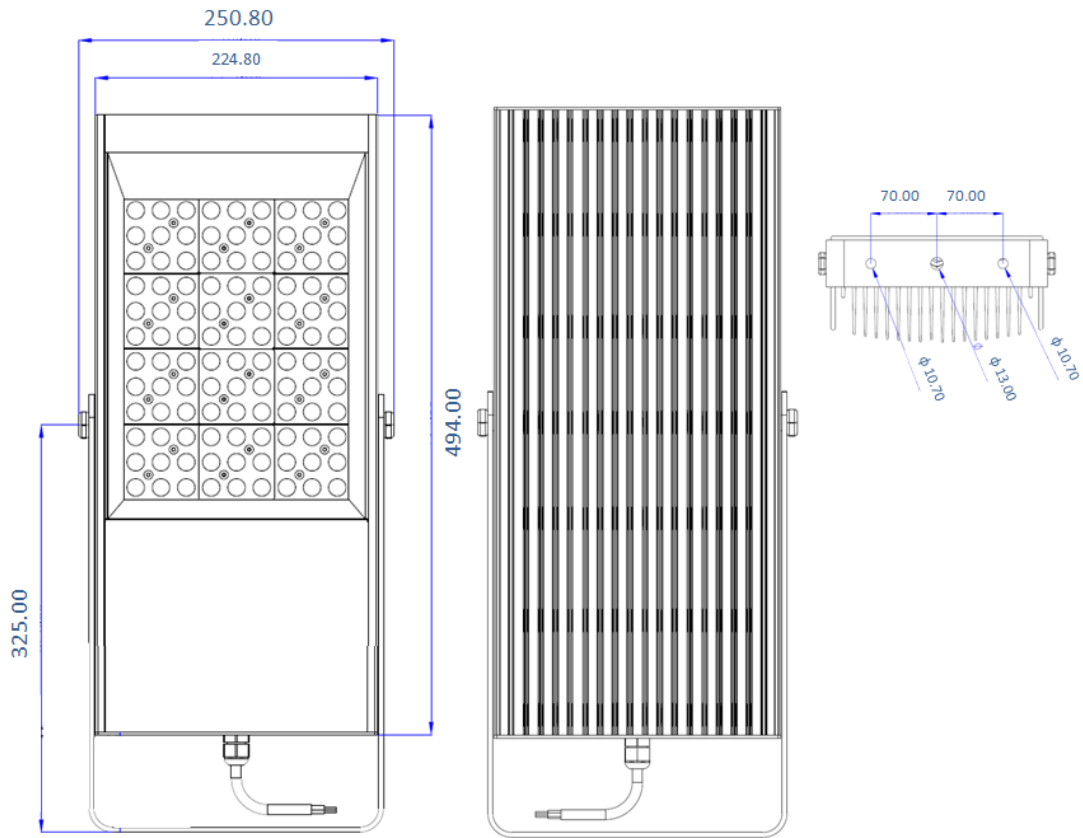

※All Chipset Luminous Flux Data are indicated in max values.

Illuminance at Distance

Illuminance at Distance

CREE XT-E -285W-90D WW 2200K

CREE XT-E -285W-135D WW 2200K

OSRAM Square -285W-15D TW

OSRAM Square -285W-15D WW

OSRAM Square -285W-25D TW

OSRAM Square -285W-25D WW

OSRAM Square -285W-45D TW

OSRAM Square -285W-45D WW

OSRAM Square -285W-60D TW

OSRAM Square -285W-60D WW

OSRAM Square -285W-90D TW

OSRAM Square -285W-90D WW

CREE XPL -285W-130D TW

CREE XPL -285W-130D WW

Accessories

Category	Model Name	Photo
Stainless steel	Stainless steel Stand	
SPD	Surge Protective Device (SPD) 20KV (External / Internal Optional)	
	Surge Protective Device (SPD) 40KV (External)	-
Adapter	Waterproof Cable Adapter	

Mechanical Dimensions

F04t300

Copyright © Aeon Lighting Technology Inc. All rights reserved.

ALT and ALTLED are either registered trademarks of Aeon Lighting Technology Inc. in Taiwan and/or other countries. All other brand or products names are trademarks or registered trademarks of their respective owners. Due to continuous improvement and innovations, specifications may change without notice.