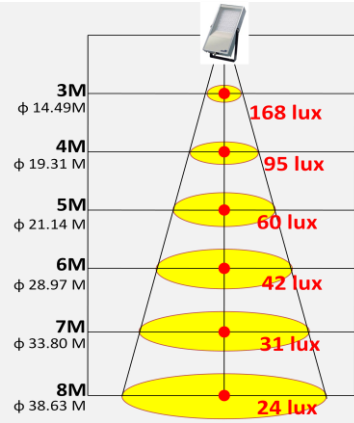

Optical Characteristics

Dominant Wavelength (nm) or Colour Temperature (K)

CREE LED chips

Correlated Colour Temperature	Min.	Typ.	Max.
True White	5000K	6000K	10000K
Natural White	3700K	4300K	5000K
Warm White	2600K	3000K	3700K

OSRAM LED Chips

Correlated Colour Temperature	Min.	Typ.	Max.
True White	5000K	6000K	7000K
Natural White	3500K	4000K	5000K
Warm White	2700K	3000K	3500K

Chipset Luminous Flux

100 ~ 240V AC

Chipsets	CREE XT-E	
Power Consumption	285 W	
Beam Angle	20° / 25° / 30° / 45° / 60° / 90° / 130° / 120°x 50° / 135°x 50°	
True White	CRI 70	33000 lm
Natural White	CRI 80	28000 lm
Warm White	CRI 80	24000 lm
	CRI 90	21000 lm (2200K) 19200 lm

Chipsets	CREE XP-L	
Power Consumption	285 W	
Beam Angle	30° / 130° / 120°x 50° / 135°x 50°	
True White	CRI 65	39000 lm
Natural White	CRI 75	36000 lm
Warm White	CRI 80	32500 lm

Chipsets	OSRAM Square	
Power Consumption	285 W	
Beam Angle	15° / 20° / 25° / 45° / 60° / 90° / 130° / 135° / 120° x 50° / 135°x50°	
True White	CRI 70	36000 lm
Natural White	CRI 70	32000 lm
Warm White	CRI 80	27000 lm
	CRI 92	21500 lm

※All Chipset Luminous Flux Data are indicated in max values.

Illuminance at Distance

Illuminance at Distance

CREE XT-E -285W-90D WW 2200K

CREE XT-E -285W-135D WW 2200K

OSRAM Square -285W-15D TW

OSRAM Square -285W-15D WW