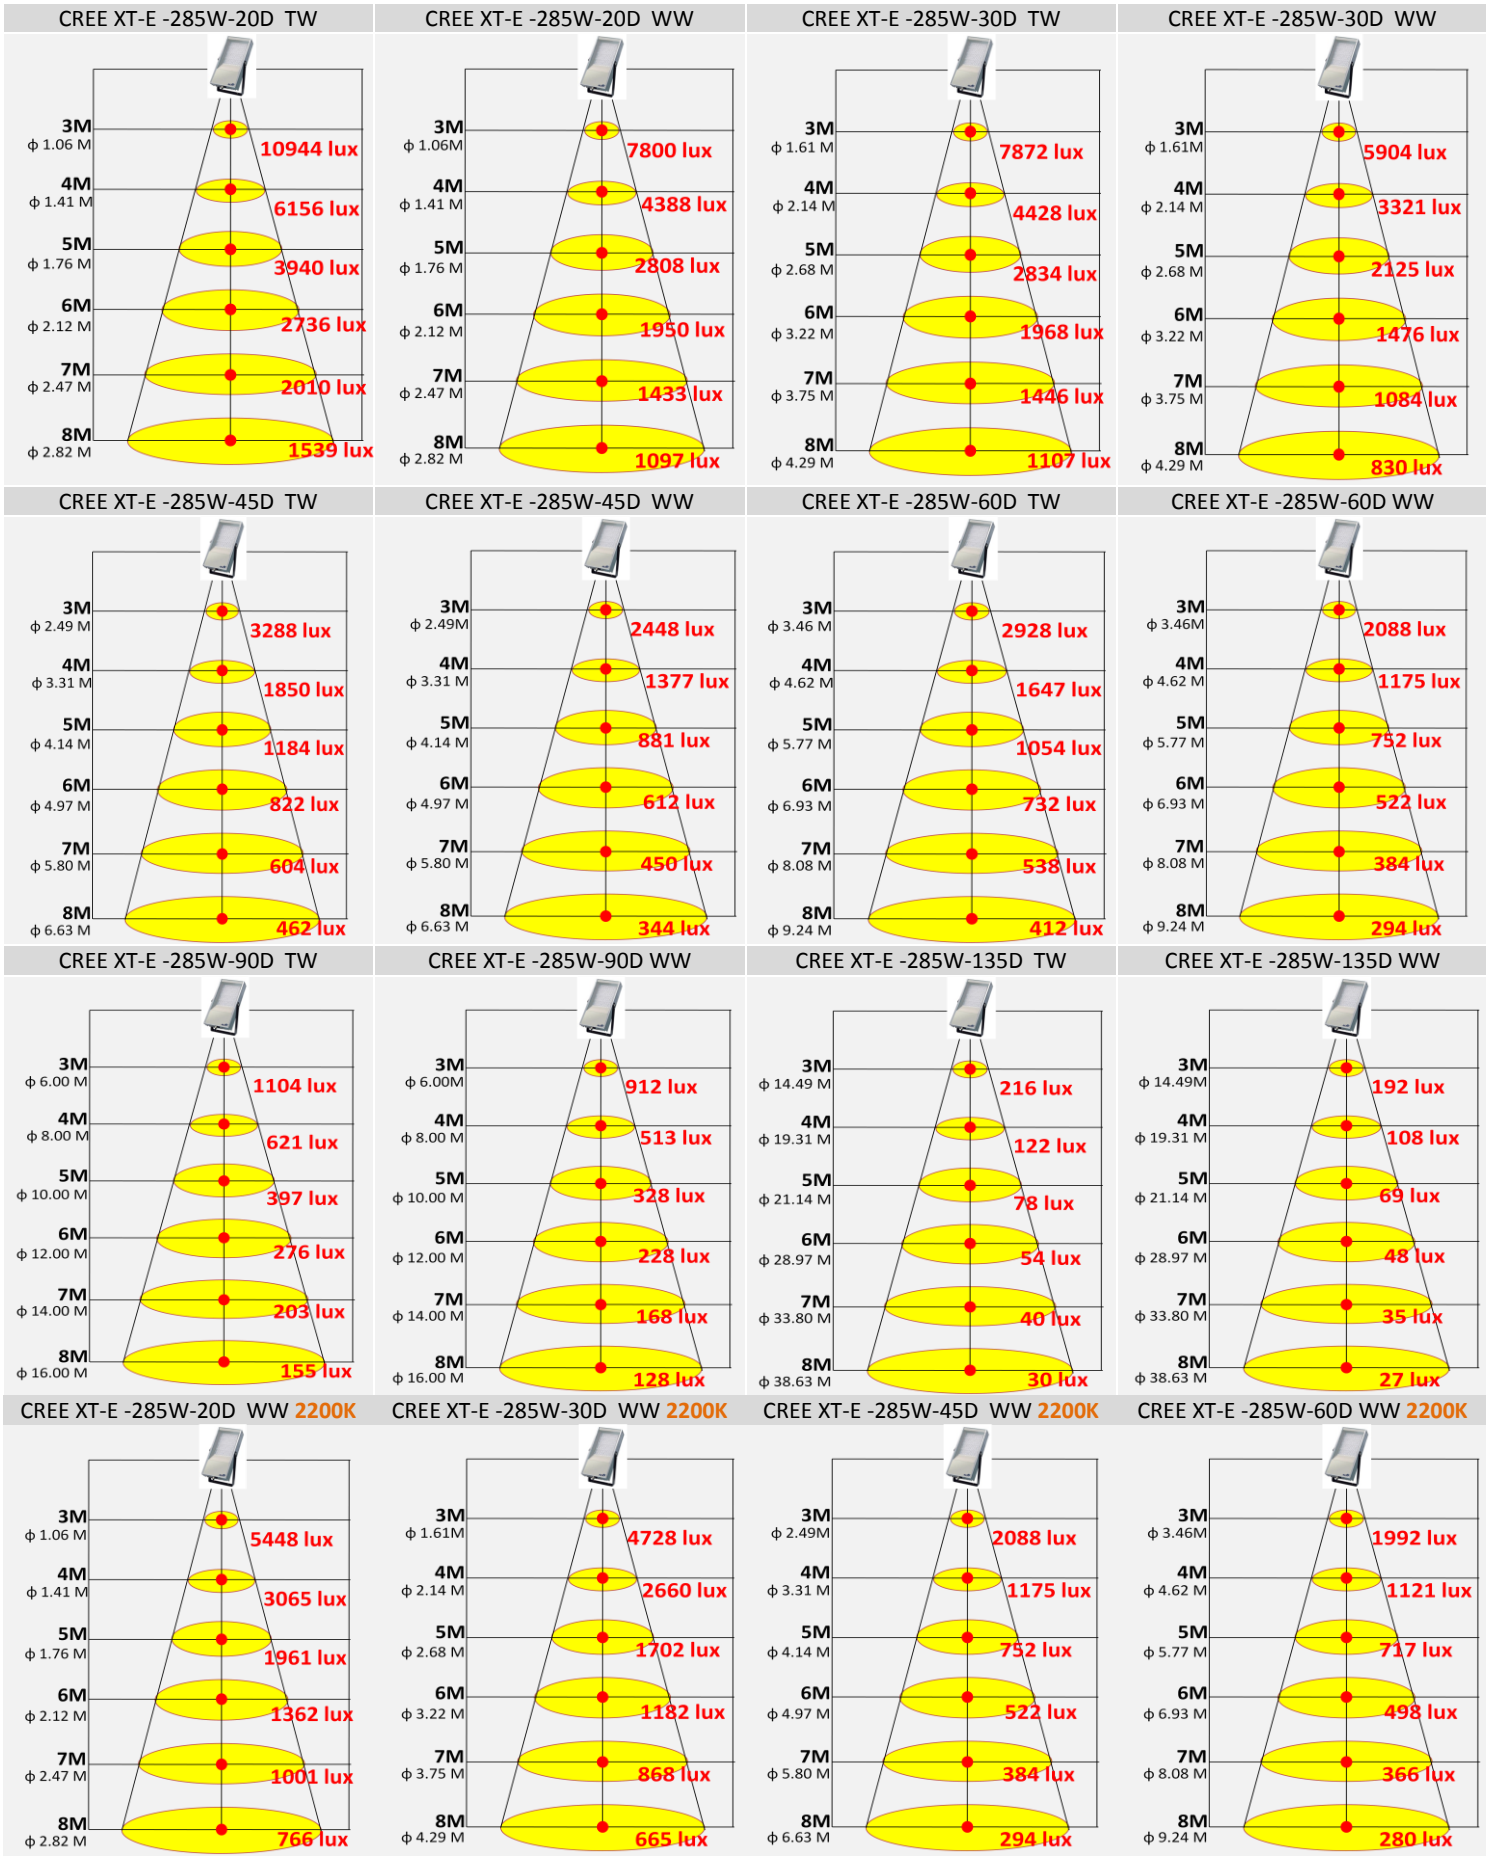

Illuminance at Distance