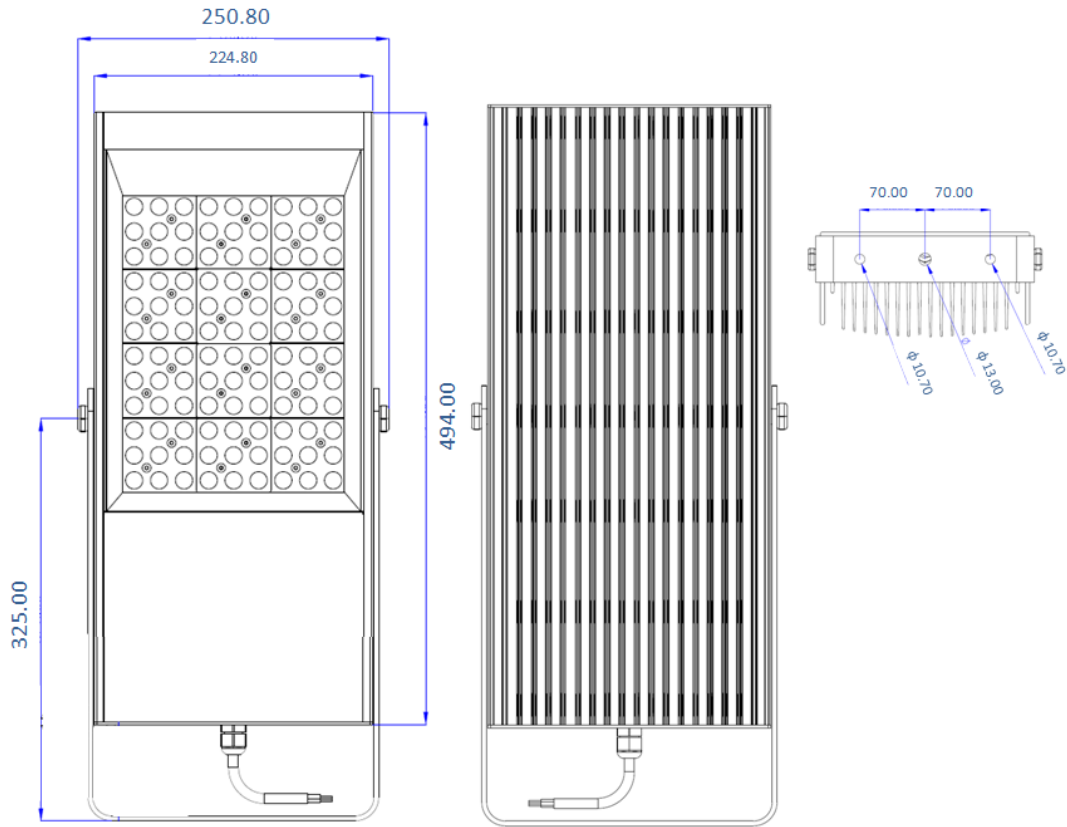

F04t300

Copyright © Aeon Lighting Technology Inc. All rights reserved.

ALT and ALTED are either registered trademarks of Aeon Lighting Technology Inc. in Taiwan and/or other countries. All other brand or products names are trademarks or registered trademarks of their respective owners. Due to continuous improvement and innovations, specifications may change without notice.

Aeon Lighting Technology Inc.
16F-8., No.2, Jian 8th Rd., Zhonghe Dist.,
New Taipei City 235, Taiwan (R.O.C.)
Tel +886-2-8226-1289
Fax +886-2-8226-9066
www.aeonlighting.com