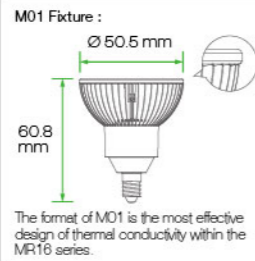

Working Voltage **12V AC/DC**
Weight **1.4 oz. (38 g)**
Operating Temp **-20°C to +40°C**
Lifespan **30,000 hours**
Warranty **3 Years Limited**
Optional : AC Adapter

MR16
BA15S