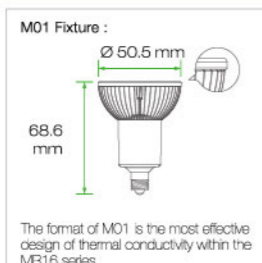

MR16
E11

GOOD DESIGN

Working Voltage **100 - 240V AC**
Power Factor **≥ 0.9**
Weight **1.7 oz. (48 g)**
Operating Temp **-20°C to +40°C**
Lifespan **30,000 hours**
Warranty **3 Years Limited**