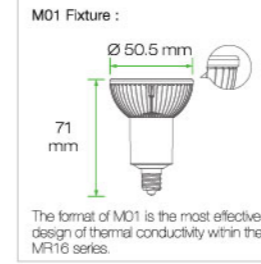

MR16
E12 (US)

GOOD DESIGN

Working Voltage **100 - 240V AC**
Power Factor **≥ 0.9**
Weight **1.7 oz. (48 g)**
Operating Temp **-20°C to +40°C**
Lifespan **30,000 hours**
Warranty **3 Years Limited**