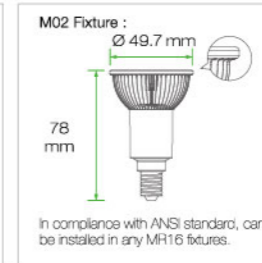

MR16
E14 (EURO)

GOOD DESIGN

Working Voltage **100 - 240V AC**
Power Factor **≥ 0.9**
Weight **1.7 oz. (48 g)**
Operating Temp **-20°C to +40°C**
Lifespan **30,000 hours**
Warranty **3 Years Limited**