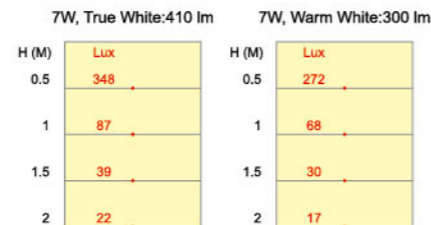

V5 series

Chipsets	LIGHT BY LUXEON Rebel ES	LIGHT BY LUXEON 3535-2D	CREE LEDs XP-G	CREE LEDs XB-D
Power Consumption	7 Watts	7 Watts	7 Watts	7 Watts
True White	CRI 70	-	-	470 lm
True White	CRI 80	410 lm	470 lm	470 lm
Natural White	CRI 80	380 lm	415 lm	415 lm
Warm White	CRI 80	340 lm	360 lm	360 lm
Warm White	CRI 90	275 lm	-	-

Chipsets	OSRAM OSOLON SSL 150 LED	
Power Consumption	7 Watts	
True White	CRI 70	410 lm
Natural White	CRI 82	350 lm
Natural White	CRI 95	300 lm
Warm White	CRI 82	300 lm
Warm White	CRI 95	275 lm