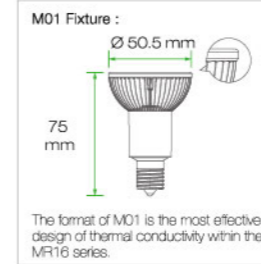

MR16
E17

GOOD DESIGN

Working Voltage **100 - 240V AC**
Power Factor **≥ 0.9**
Weight **1.7 oz. (48 g)**
Operating Temp **-20°C to +40°C**
Lifespan **30,000 hours**
Warranty **3 Years Limited**