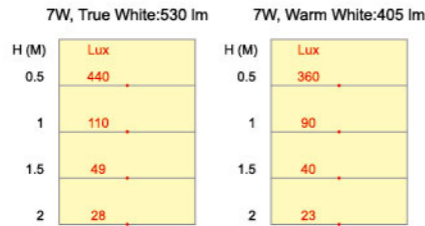

V6 series

Chipsets	CREE LEDs MT-G	
Power Consumption	7 Watts	
True White	CRI 75	530 lm
Natural White	CRI 80	460 lm
Warm White	CRI 80	405 lm