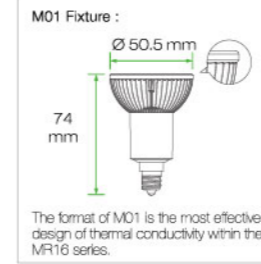

MR16
E12 (EURO)

GOOD DESIGN

Working Voltage **100 - 240V AC**
Power Factor **≥ 0.9**
Weight **1.7 oz. (48 g)**
Operating Temp **-20°C to +40°C**
Lifespan **30,000 hours**
Warranty **3 Years Limited**