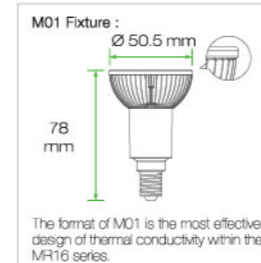

MR16
E14 (EURO)

GOOD DESIGN

Working Voltage **100 - 240V AC**
Power Factor **≥ 0.9**
Weight **1.7 oz. (48 g)**
Operating Temp **-20°C to +40°C**
Lifespan **30,000 hours**
Warranty **3 Years Limited**