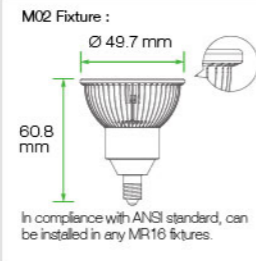

Working Voltage **12V AC/DC**
Weight **1.4 oz. (38 g)**
Operating Temp **-20°C to +40°C**
Lifespan **30,000 hours**
Warranty **3 Years Limited**
Optional : AC Adapter

MR16
BA15S