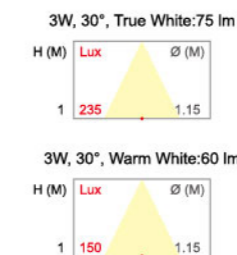

Chipsets	EPISTAR	
	30°	45°
Power Consumption	3 Watts	
Beam Angle *50%	30°	45°
True White	CRI 98	75 lm
Warm White	CRI 98	60 lm