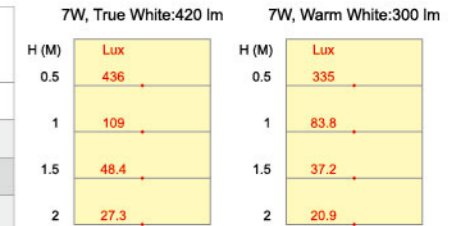

All Lamp Luminous Flux Data are indicated in Max Values

V4 series

Chipsets	LIGHT BY LUXEON Rebel		CREE LEDs XP-C	
Power Consumption	7 Watts		7 Watts	
True White	CRI 80	360 lm	355 lm	
Natural White	CRI 80	360 lm	330 lm	
Warm White	CRI 80	275 lm	270 lm	
Warm White	CRI 90	220 lm	-	
Red	●	130 lm	-	
Green	●	320 lm	-	
Blue	●	100 lm	-	

Chipsets	EPISTAR	
Power Consumption	7 Watts	
True White	CRI 98	290 lm
Warm White	CRI 98	215 lm

V3 series

Chipsets	LIGHT BY LUXEON Rebel		CREE LEDs MC-E	CREE LEDs XM-L	BRIDGELUX SM4
Power Consumption	1 Watt	3 Watts	7 Watts	7 Watts	7 Watts
True White	CRI 70	-	-	-	420 lm
True White	CRI 80	95 lm	160 lm	420 lm	440 lm
Natural White	CRI 80	95 lm	160 lm	330 lm	360 lm
Warm White	CRI 80	55 lm	95 lm	300 lm	320 lm
Warm White	CRI 90	45 lm	60 lm	-	-
Red	●	35 lm	60 lm	-	-
Green	●	80 lm	150 lm	-	-
Blue	●	25 lm	45 lm	-	-