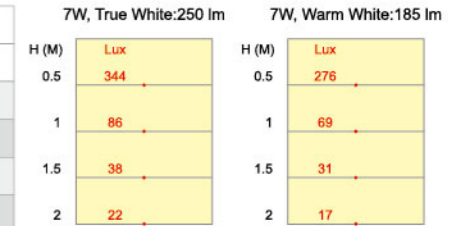

V2 series

Chipsets	EPISTAR	
Power Consumption	7 Watts	
True White	CRI 75	250 lm
True White	CRI 90	195 lm
Natural White	CRI 75	250 lm
Natural White	CRI 90	195 lm
Warm White	CRI 75	185 lm
Warm White	CRI 90	160 lm