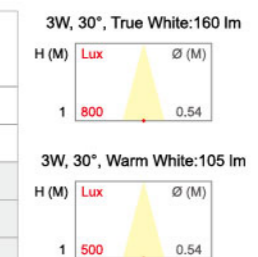

APPLICATIONS

- Shop Lighting
- Commercial Lighting
- Illumination Lighting
- Hotel Lighting
- Boutique Lighting

LAMP LUMINOUS FLUX

All Lamp Luminous Flux Data are Indicated in Max Values

Chipsets	CREE LEDs XP-E			CREE LEDs XP-G			CREE LEDs XB-D		CREE LEDs XT-E		
	20°	30°	45°	25°	38°	50°	38°	20°	30°	45°	
Power Consumption	3 Watts			3 Watts			3 Watts		3 Watts		
Beam Angle *50%	20°	30°	45°	25°	38°	50°	38°	20°	30°	45°	
True White	CRI 70	-	-	-	-	-	200 lm	-	-	-	
	CRI 80	160 lm	-	-	200 lm	-	-	-	-	-	
Natural White	CRI 80	125 lm	-	-	160 lm	-	160 lm	-	-	180 lm	
Warm White	CRI 80	100 lm	-	-	140 lm	-	140 lm	-	-	160 lm	
Warm White CK: 2200K	CRI 80	-	-	-	-	-	-	-	-	140 lm	

Chipsets	LUXEON Rebel			LUXEON Rebel ES		
	20°	30°	45°	25°	38°	50°
Power Consumption	3 Watts			3 Watts		
Beam Angle *50%	20°	30°	45°	25°	38°	50°
True White	CRI 80	160 lm	-	-	190 lm	-
Natural White	CRI 80	130 lm	-	-	160 lm	-
Warm White	CRI 80	100 lm	-	-	140 lm	-
	CRI 90	85 lm	-	-	110 lm	-

Chipsets	EPISTAR	
	30°	45°
Power Consumption	3 Watts	
Beam Angle *50%	30°	45°
True White	CRI 98	75 lm
Warm White	CRI 98	60 lm

MR16

GX5.3 / GU5.3 **GOOD DESIGN**

Working Voltage **12V AC/DC**
Weight **0.9 oz. (25 g)**
Operating Temp **-20°C to +40°C**
Lifespan **30,000 hours**
Warranty **3 Years Limited**
Optional : AC Adapter