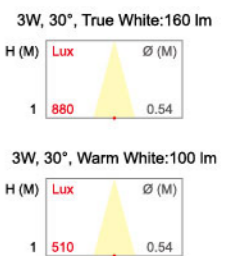

APPLICATIONS

- Shop Lighting
- Commercial Lighting
- Illumination Lighting
- Hotel Lighting
- Boutique Lighting

LAMP LUMINOUS FLUX

All Lamp Luminous Flux Data are Indicated in Max Values

Chipsets	CREE LEDs XP-E			CREE LEDs XP-G			CREE LEDs XB-D		CREE LEDs XT-E		
	20°	30°	45°	25°	38°	50°	38°	20°	30°	45°	
Power Consumption	3 Watts			3 Watts			3 Watts		3 Watts		
Beam Angle *50%	20°	30°	45°	25°	38°	50°	38°	20°	30°	45°	
True White	CRI 70	-	-	-	-	-	200 lm	-	-	-	
	CRI 80	160 lm	-	-	200 lm	-	-	-	-	-	
Natural White	CRI 80	125 lm	-	-	160 lm	-	160 lm	-	-	180 lm	
Warm White	CRI 80	100 lm	-	-	140 lm	-	140 lm	-	-	160 lm	
Warm White CK: 2200K	CRI 80	-	-	-	-	-	-	-	-	140 lm	

Chipsets	LUXEON Rebel			LUXEON Rebel ES		
	20°	30°	45°	25°	38°	50°
Power Consumption	3 Watts			3 Watts		
Beam Angle *50%	20°	30°	45°	25°	38°	50°
True White	CRI 80	160 lm	-	-	190 lm	-
Natural White	CRI 80	130 lm	-	-	160 lm	-
Warm White	CRI 80	100 lm	-	-	140 lm	-
	CRI 90	85 lm	-	-	110 lm	-

Chipsets	EPISTAR	
	30°	45°
Power Consumption	3 Watts	
Beam Angle *50%	30°	45°
True White	CRI 98	75 lm
Warm White	CRI 98	60 lm

MR16

GX5.3 / GU5.3 **GOOD DESIGN**

Working Voltage **12V AC/DC**
Weight **0.9 oz. (25 g)**
Operating Temp **-20°C to +40°C**
Lifespan **30,000 hours**
Warranty **3 Years Limited**
Optional : AC Adapter