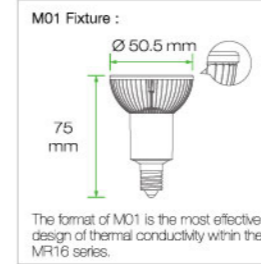

MR16
E14 (US)

GOOD DESIGN

Working Voltage **100 - 240V AC**
Power Factor **≥ 0.9**
Weight **1.7 oz. (48 g)**
Operating Temp **-20°C to +40°C**
Lifespan **30,000 hours**
Warranty **3 Years Limited**