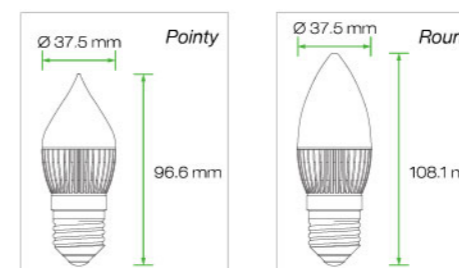

Working Voltage	100 - 240V AC
Power Factor	≥ 0.9
Weight	3.2 oz. (90 - 95 g)
Operating Temp	-20°C to +40°C
Lifespan	40,000 hours
Warranty	3 Years Limited

Chandelier Light
E26 / 27 (EURO)