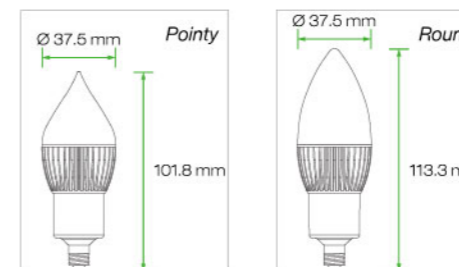

Working Voltage	100 - 240V AC
Power Factor	≥ 0.9
Weight	2.8 oz. (80 - 85 g)
Operating Temp	-20°C to +40°C
Lifespan	40,000 hours
Warranty	3 Years Limited

Chandelier Light
E11