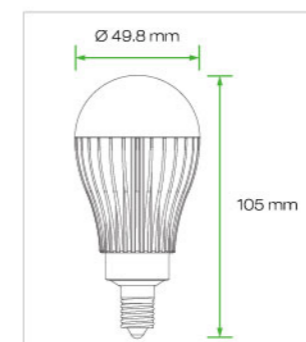

Working Voltage **100 - 240V AC**
Power Factor **≥ 0.9**
Weight **3.2 oz. (90 g)**
Operating Temp **-20°C to +40°C**
Lifespan **30,000 hours**
Warranty **3 Years Limited**

A19 Bulb
E14 (EURO)