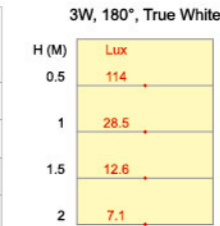

All Lamp Luminous Flux Data are Indicated in Max Values

Chipsets	CREE LEDs XT-E	CREE LEDs XB-D	CREE LEDs XP-G
Power Consumption	3 Watts	3 Watts	3 Watts
Beam Angle	180° / 270°	180° / 270°	180° / 270°
True White	CRI 70	220 lm	190 lm
	CRI 80	-	190 lm
Natural White	CRI 80	195 lm	170 lm
Warm White	CRI 80	170 lm	150 lm
Warm White CK: 2200K	CRI 80	150 lm	-

Chipsets	CREE LEDs XP-E	
Power Consumption	3 Watts	
Beam Angle	180° / 270°	
True White	CRI 80	165 lm
	CRI 80	145 lm
Natural White	CRI 80	145 lm
Warm White	CRI 80	120 lm
Red	●	60 lm
Green	●	140 lm
Blue	●	40 lm

Chipsets	LUXEON Rebel	
Power Consumption	3 Watts	
Beam Angle	180° / 270°	
True White	CRI 80	155 lm
	CRI 80	145 lm
Natural White	CRI 80	145 lm
Warm White	CRI 80	115 lm
	CRI 90	95 lm
Red	●	60 lm
Green	●	150 lm
Blue	●	45 lm