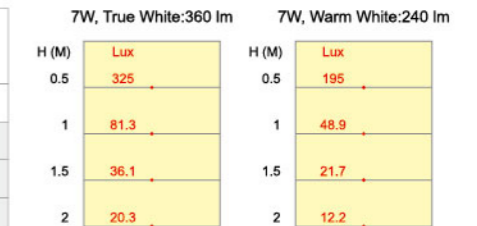

Chipsets		BRIDGELUX	BRIDGELUX SM4
Power Consumption		5 Watts	7 Watts
True White	CRI 65	315 lm	360 lm
	CRI 70	-	420 lm
Warm White	CRI 80	-	320 lm
	CRI 82	210 lm	240 lm