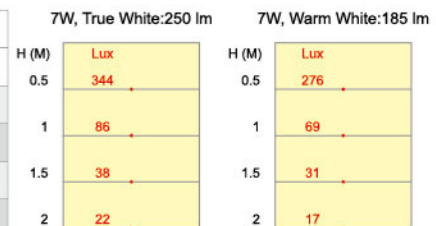

LAMP LUMINOUS FLUX

All Lamp Luminous Flux Data are Indicated in Max Values

LAMP LUMINOUS FLUX

All Lamp Luminous Flux Data are Indicated in Max Values

V4 series

Chipsets		LIGHT BY LUXEON Rebel	CREE LEDs XP-C
Power Consumption		7 Watts	7 Watts
True White	CRI 80	360 lm	355 lm
Natural White	CRI 80	360 lm	330 lm
Warm White	CRI 80	275 lm	270 lm
	CRI 90	220 lm	-
Red	●	130 lm	-
Green	●	320 lm	-
Blue	●	100 lm	-

Chipsets		EPISTAR
Power Consumption		7 Watts
True White	CRI 98	290 lm
Warm White	CRI 98	215 lm

V3 series

Chipsets		CREE LEDs MC-E	CREE LEDs XM-L
Power Consumption		7 Watts	7 Watts
True White	CRI 80	420 lm	440 lm
Natural White	CRI 80	330 lm	360 lm
Warm White	CRI 80	300 lm	320 lm

Chipsets		BRIDGELUX	BRIDGELUX SM4
Power Consumption		5 Watts	7 Watts
True White	CRI 65	315 lm	360 lm
	CRI 70	-	420 lm
Warm White	CRI 80	-	320 lm
	CRI 82	210 lm	240 lm

V2.5 series

Chipsets		EPISTAR	
Power Consumption		5 Watts	7 Watts
True White	CRI 75	315 lm	360 lm
	CRI 90	255 lm	290 lm
Natural White	CRI 75	265 lm	310 lm
	CRI 90	210 lm	250 lm
Warm White	CRI 75	240 lm	285 lm
	CRI 90	195 lm	230 lm

V2 series

Chipsets		EPISTAR
Power Consumption		7 Watts
True White	CRI 75	250 lm
	CRI 90	195 lm
Natural White	CRI 75	250 lm
	CRI 90	195 lm
Warm White	CRI 75	185 lm
	CRI 90	160 lm

V1 series

Chipsets		EPISTAR	
Power Consumption		5 Watts	7 Watts
True White	CRI 70	185 lm	210 lm
	CRI 90	150 lm	170 lm
Natural White	CRI 70	185 lm	210 lm
	CRI 90	150 lm	170 lm
Warm White	CRI 70	125 lm	160 lm
	CRI 90	100 lm	115 lm
Red	●	60 lm	70 lm
Green	●	70 lm	85 lm
Blue	●	35 lm	40 lm