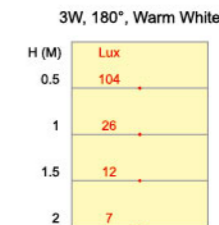

Chipsets	LUXEON Rebel ES	
Power Consumption	3 Watts	
Beam Angle	180° / 270°	
True White	CRI 80	190 lm
	CRI 80	170 lm
Natural White	CRI 80	170 lm
Warm White	CRI 80	145 lm
	CRI 90	110 lm