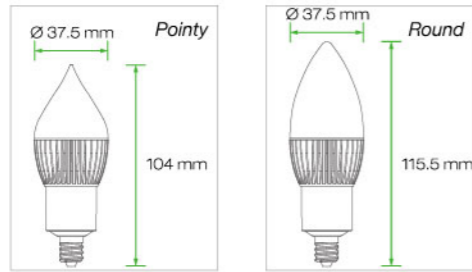

Chandelier Light
E12 (US)