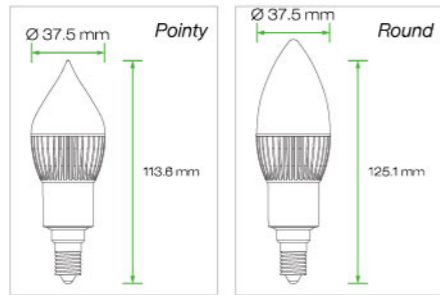

Chandelier Light
E14 (EURO)