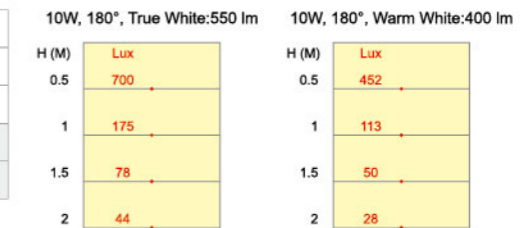

Chipsets	EPISTAR	
Power Consumption	10 Watts	
Light Distribution	180° / 360° (Omnidirectional)	
True White	CRI 70	550 lm
	CRI 80	400 lm