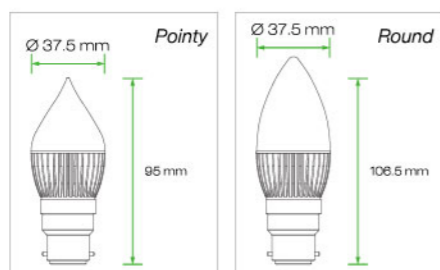

Chandelier Light
B22D