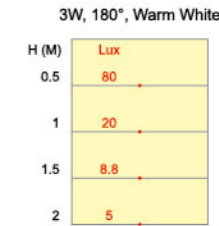

All Lamp Luminous Flux Data are Indicated in Max Values

Chipsets	CREE LEDs XT-E	CREE LEDs XB-D	CREE LEDs XP-G
Power Consumption	3 Watts	3 Watts	3 Watts
Beam Angle	180° / 270°	180° / 270°	180° / 270°
True White	CRI 70	220 lm	190 lm
	CRI 80	-	190 lm
Natural White	CRI 80	195 lm	170 lm
Warm White	CRI 80	170 lm	150 lm
Warm White CK: 2200K	CRI 80	150 lm	-

Chipsets	CREE LEDs XP-E	
Power Consumption	3 Watts	
Beam Angle	180° / 270°	
True White	CRI 80	165 lm
	CRI 80	145 lm
Natural White	CRI 80	145 lm
Warm White	CRI 80	120 lm
Red	●	60 lm
Green	●	140 lm
Blue	●	40 lm

Chipsets	LUXEON Rebel	
Power Consumption	3 Watts	
Beam Angle	180° / 270°	
True White	CRI 80	155 lm
	CRI 80	145 lm
Natural White	CRI 80	145 lm
Warm White	CRI 80	115 lm
	CRI 90	95 lm
Red	●	60 lm
Green	●	150 lm
Blue	●	45 lm