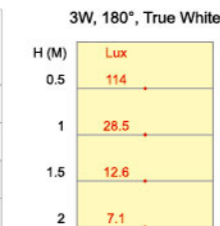

Chandelier Light
B22D

Working Voltage **100 - 240V AC**
 Power Factor ≥ 0.9
 Weight **2.8 oz. (80 - 85 g)**
 Operating Temp **-20°C to +40°C**
 Lifespan **40,000 hours**
 Warranty **3 Years Limited**

LAMP LUMINOUS FLUX

All Lamp Luminous Flux Data are Indicated in Max Values

Chipsets	CREE LEDs XT-E	CREE LEDs XB-D	CREE LEDs XP-G
Power Consumption	3 Watts	3 Watts	3 Watts
Beam Angle	180° / 270°	180° / 270°	180° / 270°
True White	CRI 70	220 lm	190 lm
	CRI 80	-	190 lm
Natural White	CRI 80	195 lm	170 lm
Warm White	CRI 80	170 lm	150 lm
Warm White CK: 2200K	CRI 80	150 lm	-

Chipsets	CREE LEDs XP-E	
Power Consumption	3 Watts	
Beam Angle	180° / 270°	
True White	CRI 80	165 lm
	CRI 80	145 lm
Natural White	CRI 80	145 lm
Warm White	CRI 80	120 lm
Red	●	60 lm
Green	●	140 lm
Blue	●	40 lm

Chipsets	LUXEON Rebel	
Power Consumption	3 Watts	
Beam Angle	180° / 270°	
True White	CRI 80	155 lm
	CRI 80	145 lm
Natural White	CRI 80	145 lm
Warm White	CRI 80	115 lm
	CRI 90	95 lm
Red	●	60 lm
Green	●	150 lm
Blue	●	45 lm