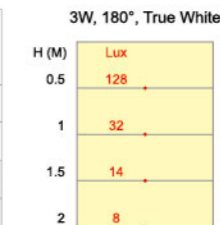

Chipsets	LUXEON Rebel ES	
Power Consumption	3 Watts	
Beam Angle	180° / 270°	
True White	CRI 80	190 lm
	CRI 80	170 lm
Natural White	CRI 80	170 lm
Warm White	CRI 80	145 lm
	CRI 90	110 lm