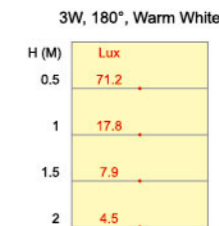

All Lamp Luminous Flux Data are Indicated in Max Values

Chipsets	CREE LEDs XT-E	CREE LEDs XB-D	CREE LEDs XP-G
Power Consumption	3 Watts	3 Watts	3 Watts
Beam Angle	180° / 270°	180° / 270°	180° / 270°
True White	CRI 70	220 lm	190 lm
	CRI 80	-	190 lm
Natural White	CRI 80	195 lm	170 lm
Warm White	CRI 80	170 lm	150 lm
Warm White CK: 2200K	CRI 80	150 lm	-

Chipsets	CREE LEDs XP-E	
Power Consumption	3 Watts	
Beam Angle	180° / 270°	
True White	CRI 80	165 lm
	CRI 80	145 lm
Natural White	CRI 80	145 lm
Warm White	CRI 80	120 lm
Red	●	60 lm
Green	●	140 lm
Blue	●	40 lm

Chipsets	LUXEON Rebel	
Power Consumption	3 Watts	
Beam Angle	180° / 270°	
True White	CRI 80	155 lm
	CRI 80	145 lm
Natural White	CRI 80	145 lm
Warm White	CRI 80	115 lm
	CRI 90	95 lm
Red	●	60 lm
Green	●	150 lm
Blue	●	45 lm