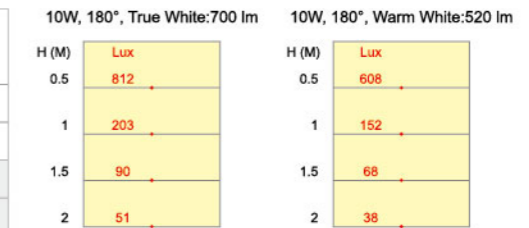

Chipsets	LUXEON Rebel ES	LUXEON Rebel
Power Consumption	10 Watts	10 Watts
Light Distribution	180° / 360° (Omnidirectional)	
True White	CRI 80	700 lm
	CRI 80	550 lm
Natural White	CRI 80	650 lm
	CRI 80	480 lm
Warm White	CRI 80	520 lm
	CRI 90	420 lm