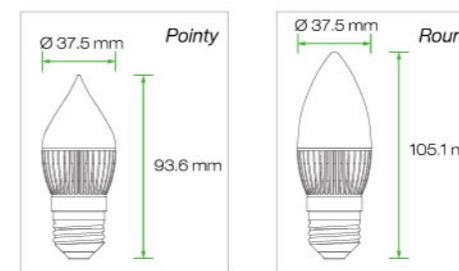

Chandelier Light

Chandelier Light
E26 / 24 (US)

Working Voltage	100 - 240V AC
Power Factor	≥ 0.9
Weight	3.2 oz. (90 - 95 g)
Operating Temp	-20°C to +40°C
Lifespan	40,000 hours
Warranty	3 Years Limited

Chandelier Light
E26 / 27 (EURO)