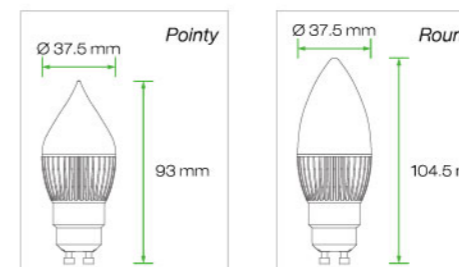

Working Voltage	100 - 240V AC
Power Factor	≥ 0.9
Weight	3.2 oz. (90 - 95 g)
Operating Temp	-20°C to +40°C
Lifespan	40,000 hours
Warranty	3 Years Limited

Chandelier Light
GU10 / GZ10