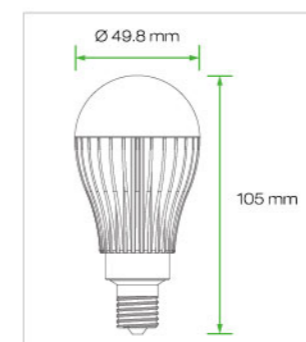

Working Voltage **100 - 240V AC**
Power Factor **≥ 0.9**
Weight **3.2 oz. (90 g)**
Operating Temp **-20°C to +40°C**
Lifespan **30,000 hours**
Warranty **3 Years Limited**