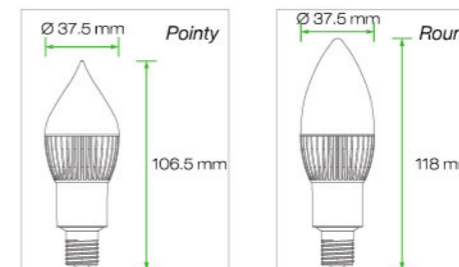

Working Voltage	100 - 240V AC
Power Factor	≥ 0.9
Weight	3.2 oz. (90 - 95 g)
Operating Temp	-20°C to +40°C
Lifespan	40,000 hours
Warranty	3 Years Limited

Chandelier Light
E17