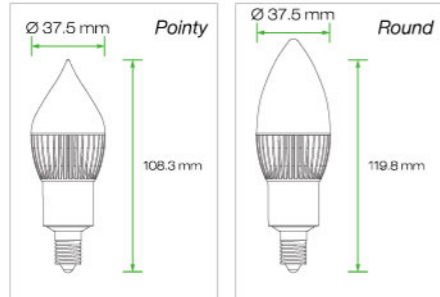

Chandelier Light
E14 (US)