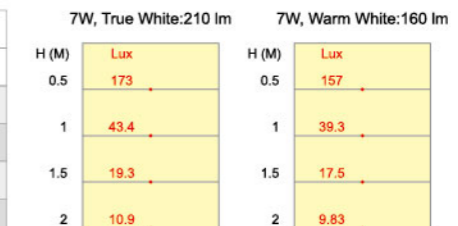

LAMP LUMINOUS FLUX

All Lamp Luminous Flux Data are Indicated in Max Values

LAMP LUMINOUS FLUX

All Lamp Luminous Flux Data are Indicated in Max Values

V4 series

Chipsets		LIGHT BY LUXEON Rebel	CREE LEDs XP-C
Power Consumption		7 Watts	7 Watts
True White	CRI 80	360 lm	355 lm
Natural White	CRI 80	360 lm	330 lm
Warm White	CRI 80	275 lm	270 lm
	CRI 90	220 lm	-
Red	●	130 lm	-
Green	●	320 lm	-
Blue	●	100 lm	-

Chipsets		EPISTAR
Power Consumption		7 Watts
True White	CRI 98	290 lm
Warm White	CRI 98	215 lm

V3 series

Chipsets		CREE LEDs MC-E	CREE LEDs XM-L
Power Consumption		7 Watts	7 Watts
True White	CRI 80	420 lm	440 lm
Natural White	CRI 80	330 lm	360 lm
Warm White	CRI 80	300 lm	320 lm

Chipsets		BRIDGELUX	BRIDGELUX SM4
Power Consumption		5 Watts	7 Watts
True White	CRI 65	315 lm	360 lm
	CRI 70	-	420 lm
Warm White	CRI 80	-	320 lm
	CRI 82	210 lm	240 lm

V2.5 series

Chipsets		EPISTAR	
Power Consumption		5 Watts	7 Watts
True White	CRI 75	315 lm	360 lm
	CRI 90	255 lm	290 lm
Natural White	CRI 75	265 lm	310 lm
	CRI 90	210 lm	250 lm
Warm White	CRI 75	240 lm	285 lm
	CRI 90	195 lm	230 lm

V2 series

Chipsets		EPISTAR
Power Consumption		7 Watts
True White	CRI 75	250 lm
	CRI 90	195 lm
Natural White	CRI 75	250 lm
	CRI 90	195 lm
Warm White	CRI 75	185 lm
	CRI 90	160 lm

V1 series

Chipsets		EPISTAR	
Power Consumption		5 Watts	7 Watts
True White	CRI 70	185 lm	210 lm
	CRI 90	150 lm	170 lm
Natural White	CRI 70	185 lm	210 lm
	CRI 90	150 lm	170 lm
Warm White	CRI 70	125 lm	160 lm
	CRI 90	100 lm	115 lm
Red	●	60 lm	70 lm
Green	●	70 lm	85 lm
Blue	●	35 lm	40 lm