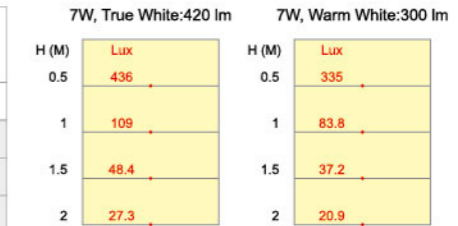

All Lamp Luminous Flux Data are Indicated in Max Values

Chipsets	CREE LEDs XT-E	CREE LEDs XB-D	CREE LEDs XP-G
Power Consumption	3 Watts	3 Watts	3 Watts
Beam Angle	180° / 270°	180° / 270°	180° / 270°
True White	CRI 70	220 lm	190 lm
	CRI 80	-	190 lm
Natural White	CRI 80	195 lm	170 lm
Warm White	CRI 80	170 lm	150 lm
Warm White CK: 2200K	CRI 80	150 lm	-

LAMP LUMINOUS FLUX

All Lamp Luminous Flux Data are Indicated in Max Values

LAMP LUMINOUS FLUX

All Lamp Luminous Flux Data are Indicated in Max Values

V4 series

Chipsets		LIGHT BY LUXEON Rebel	CREE LEDs XP-C
Power Consumption		7 Watts	7 Watts
True White	CRI 80	360 lm	355 lm
Natural White	CRI 80	360 lm	330 lm
Warm White	CRI 80	275 lm	270 lm
	CRI 90	220 lm	-
Red	●	130 lm	-
Green	●	320 lm	-
Blue	●	100 lm	-

Chipsets		EPISTAR
Power Consumption		7 Watts
True White	CRI 98	290 lm
Warm White	CRI 98	215 lm

V3 series

Chipsets		CREE LEDs MC-E	CREE LEDs XM-L
Power Consumption		7 Watts	7 Watts
True White	CRI 80	420 lm	440 lm
Natural White	CRI 80	330 lm	360 lm
Warm White	CRI 80	300 lm	320 lm