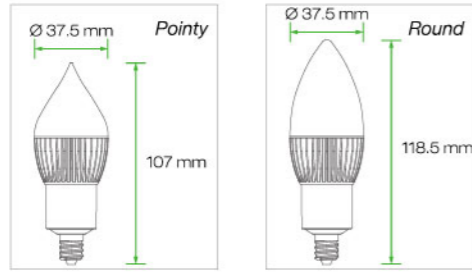

Chandelier Light
E12 (EURO)