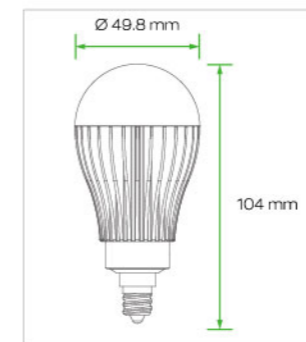

Working Voltage **100 - 240V AC**
Power Factor **≥ 0.9**
Weight **3.2 oz. (90 g)**
Operating Temp **-20°C to +40°C**
Lifespan **30,000 hours**
Warranty **3 Years Limited**

A19 Bulb
E14 (US)