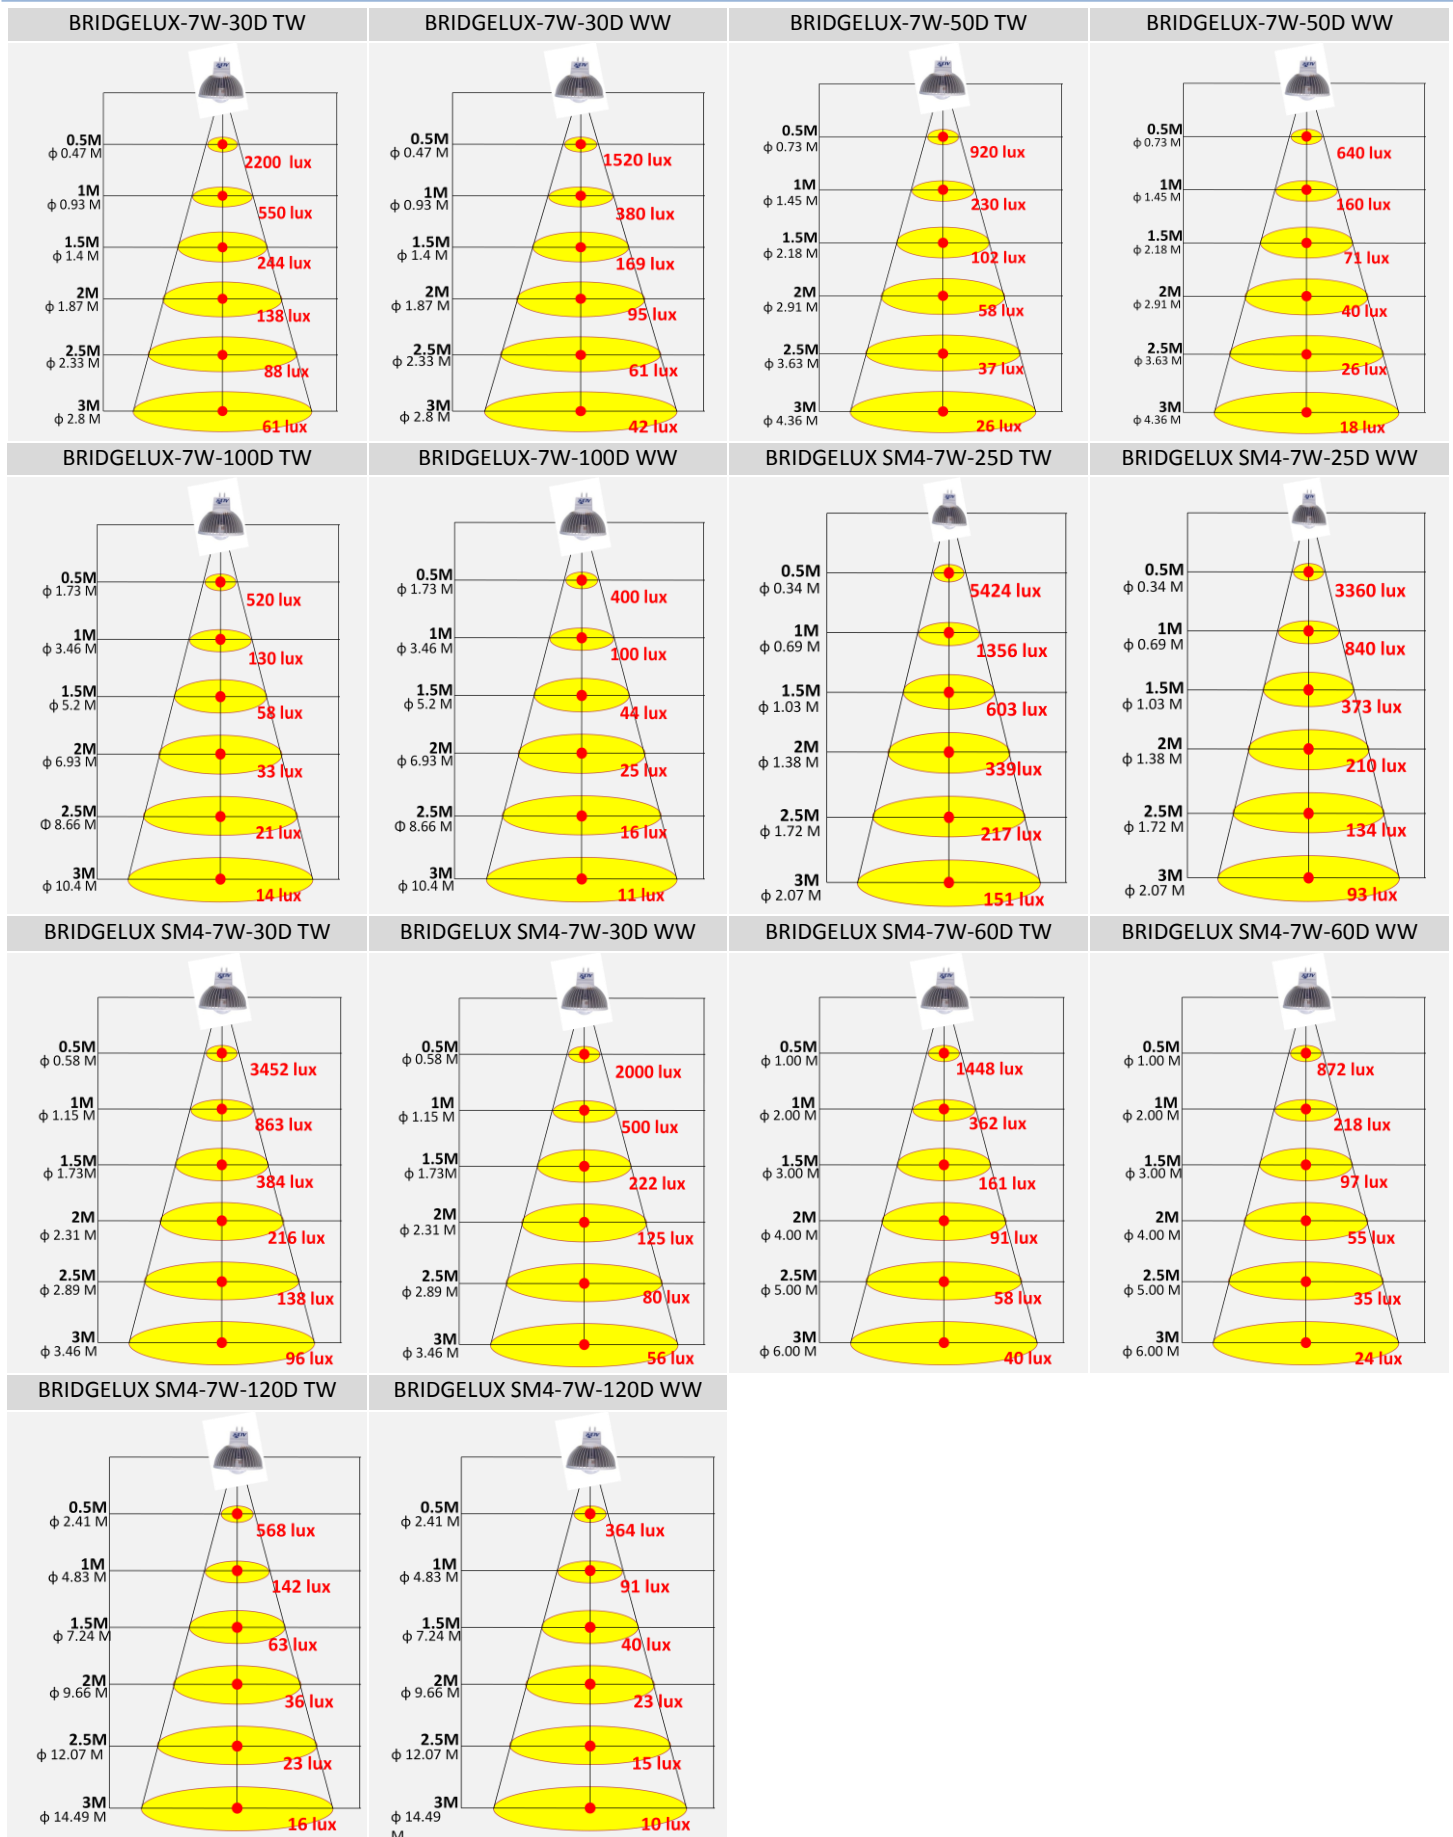

Illuminance at Distance