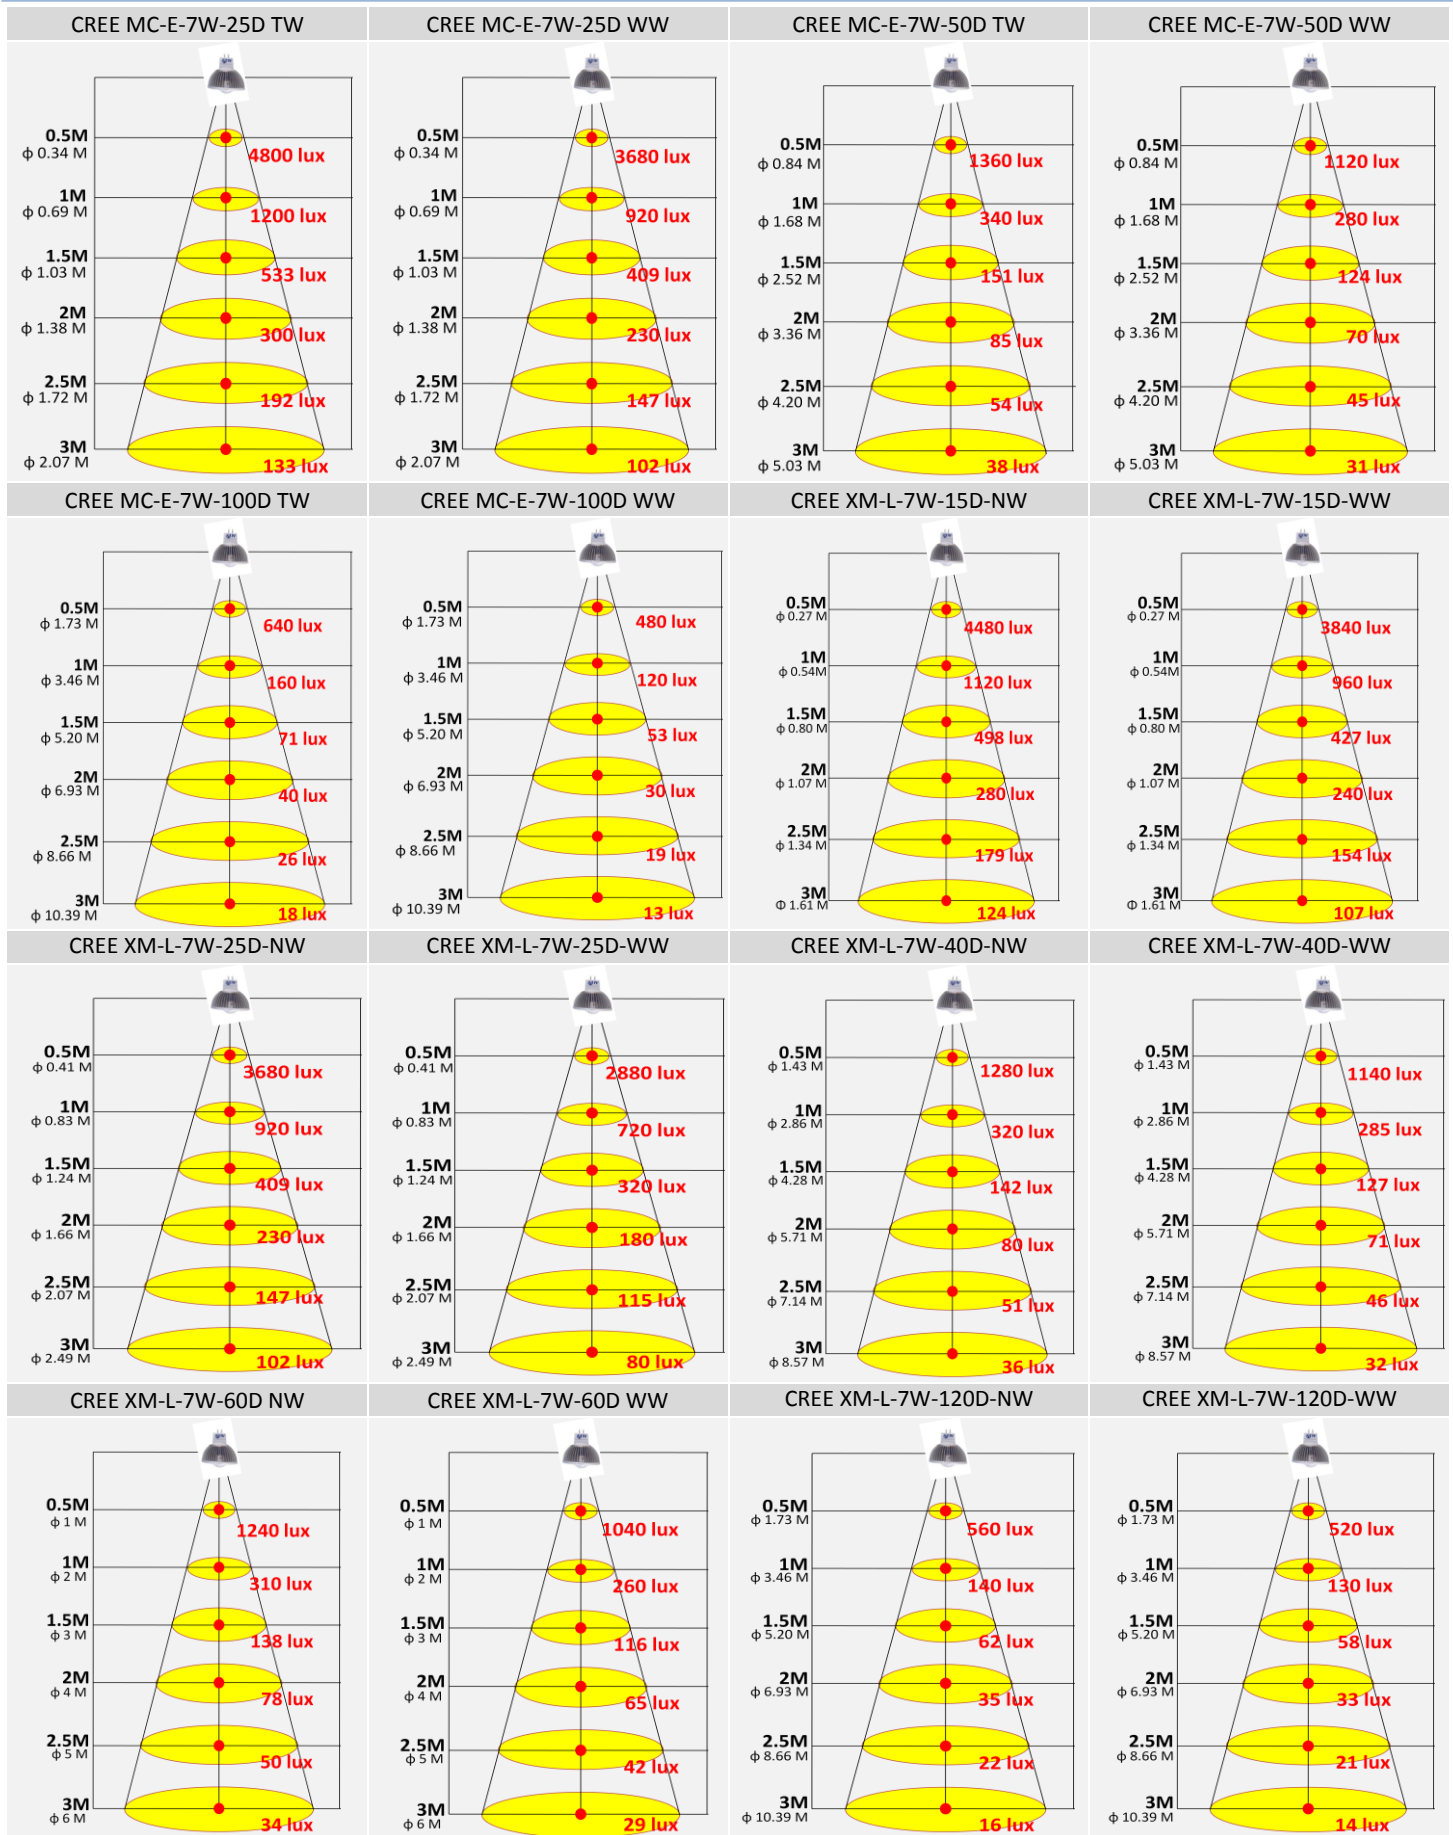

Illuminance at Distance