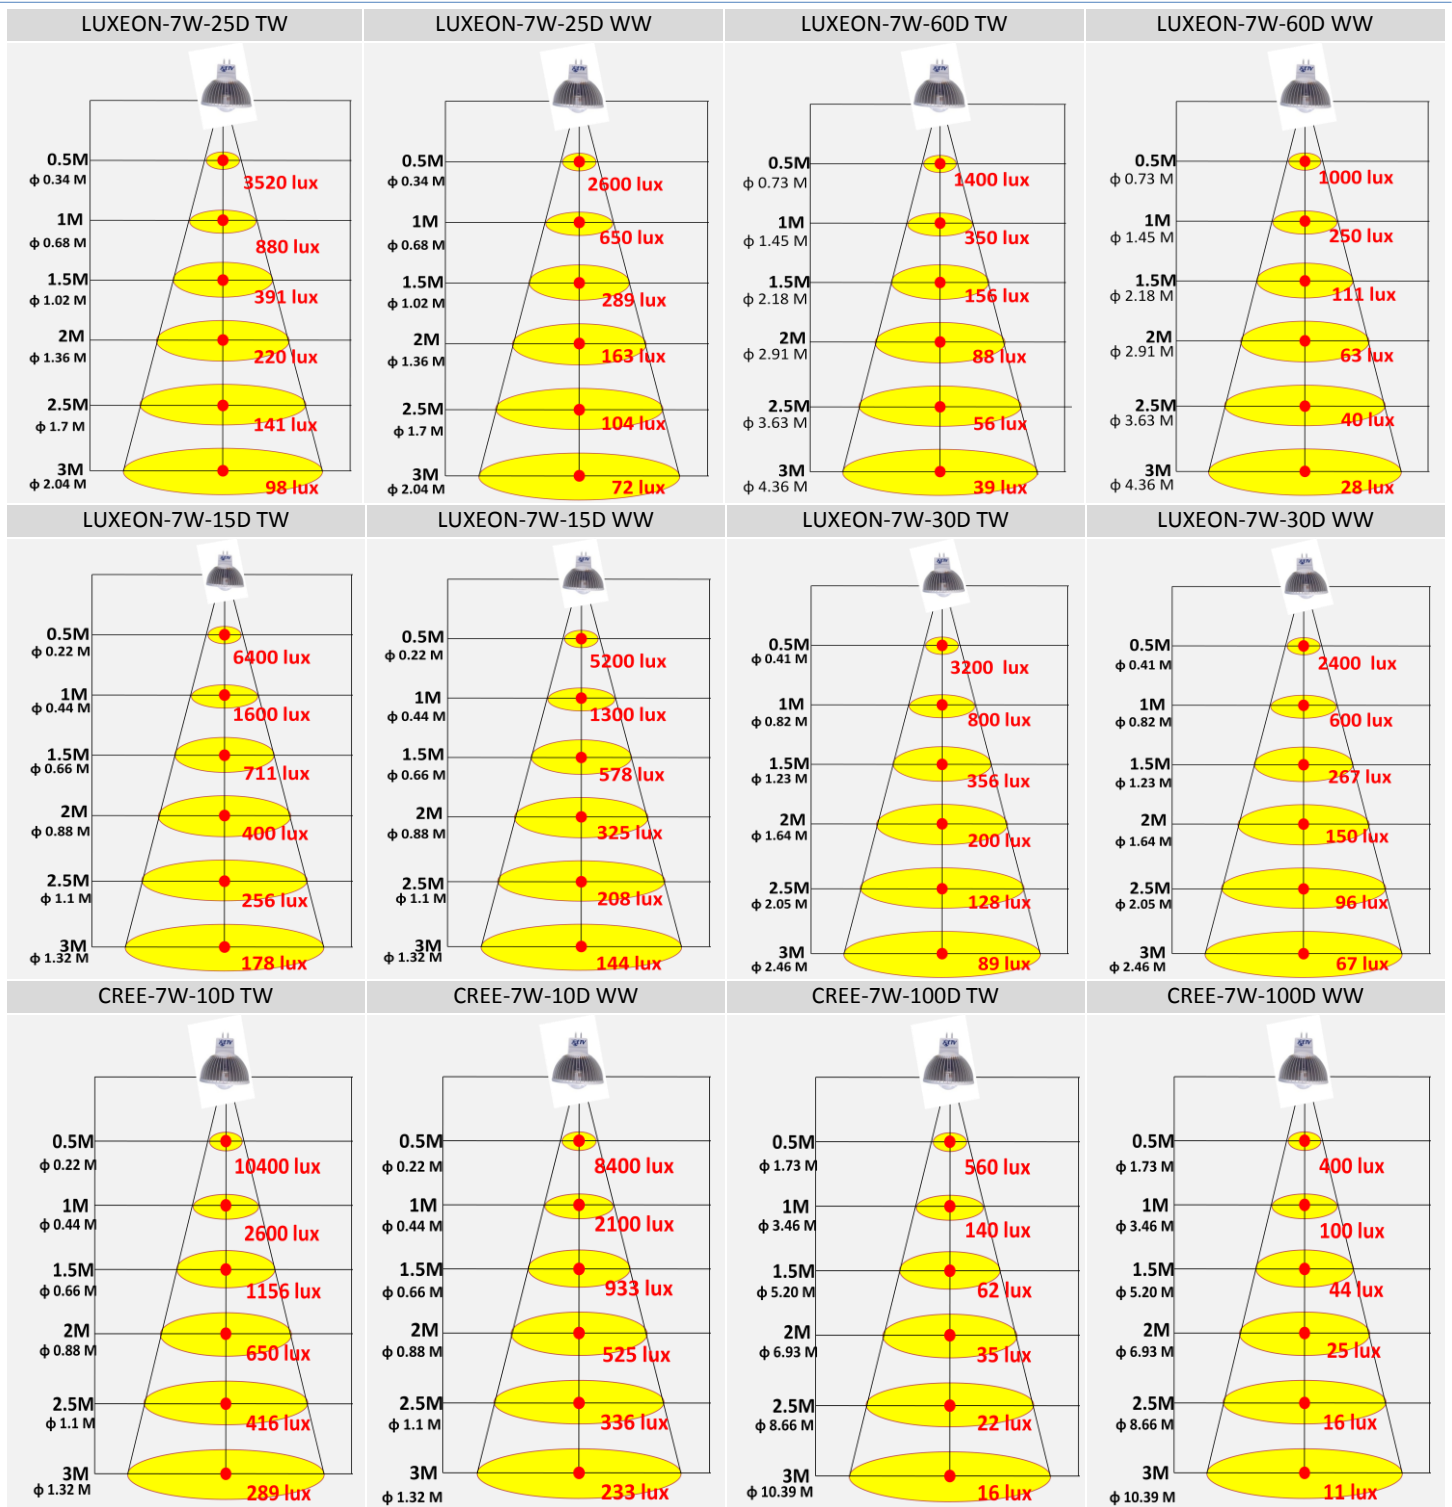

Illuminance at Distance