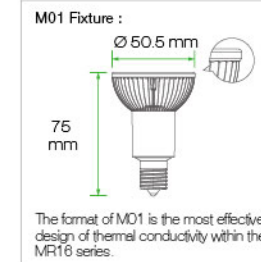

MR16
E17

Working Voltage 100 - 240V AC
Power Factor ≥ 0.9
Weight 1.7 oz. (48 g)
Operating Temp -20°C to +40°C
Lifespan 30,000 hours
Warranty 3 Years Limited