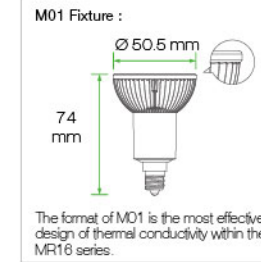

MR16
E12 (EURO)

Working Voltage 100 - 240V AC
Power Factor ≥ 0.9
Weight 1.7 oz. (48 g)
Operating Temp -20°C to +40°C
Lifespan 30,000 hours
Warranty 3 Years Limited