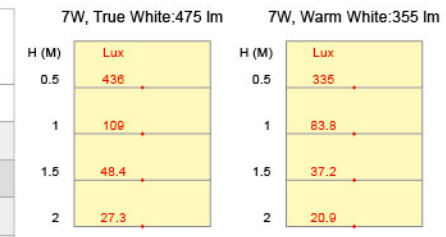

V5 series

Chipsets	LUXEON Rebel ES	CREE LEDs XP-G	Chipsets	CREE LEDs XB-D
Power Consumption	7 Watts	7 Watts	Power Consumption	7 Watts
True White	CRI 80 720 lm	720 lm	True White	CRI 70 720 lm
Natural White	CRI 80 590 lm	590 lm	Natural White	CRI 80 590 lm
Warm White	CRI 80 520 lm	520 lm	Warm White	CRI 80 520 lm
	CRI 90 400 lm	-		

Chipsets	OSRAM OSOLON SSL 150 LED	Chipsets	LUXEON 3535-2D	7W, True White:720 lm	7W, Warm White:520 lm
Power Consumption	7 Watts	Power Consumption	7 Watts	H (M) Lux	H (M) Lux
True White	CRI 70 720 lm	True White	CRI 80 680lm	0.5 348	0.5 272
Natural White	CRI 82 590 lm	Natural White	CRI 80 590 lm	1 87	1 68
	CRI 95 520 lm	Warm White	CRI 80 520 lm	1.5 39	1.5 30
Warm White	CRI 82 520 lm			2 22	2 17
	CRI 95 400 lm				

V4 series

Chipsets	LUXEON Rebel	CREE LEDs XP-C	Chipsets	EPISTAR
Power Consumption	7 Watts	7 Watts	Power Consumption	7 Watts
True White	CRI 80 520 lm	520 lm	True White	CRI 98 330 lm
Natural White	CRI 80 520 lm	455 lm	Warm White	CRI 98 240 lm
Warm White	CRI 80 400 lm	420 lm		
	CRI 90 320 lm	-		
Red	210 lm	-		
Green	520 lm	-		
Blue	160 lm	-		

V3 series

Chipsets	LUXEON Rebel	CREE LEDs MC-E	CREE LEDs XM-L	BRIDGELUX SM4
Power Consumption	1 Watt	3 Watts	7 Watts	7 Watts
True White	CRI 70 -	-	-	500 lm
	CRI 80 120 lm	200 lm	475 lm	520 lm
Natural White	CRI 80 120 lm	200 lm	410 lm	450 lm
Warm White	CRI 80 70 lm	125 lm	355 lm	390 lm
	CRI 90 56 lm	100 lm	-	-
Red	50 lm	100 lm	-	-
Green	120 lm	200 lm	-	-
Blue	35 lm	65 lm	-	-