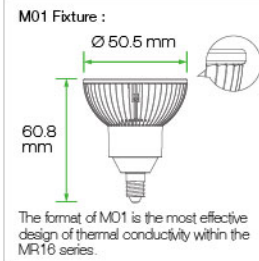

Working Voltage 12V AC/DC
Weight 1.4 oz. (38 g)
Operating Temp -20°C to $+40^{\circ}\text{C}$
Lifespan 30,000 hours
Warranty 3 Years Limited
Optional : AC Adapter

MR16
BA15S