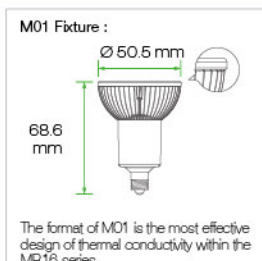

MR16
E11

Working Voltage 100 - 240V AC
Power Factor ≥ 0.9
Weight 1.7 oz. (48 g)
Operating Temp -20°C to +40°C
Lifespan 30,000 hours
Warranty 3 Years Limited