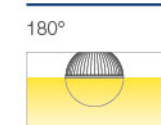

G19 Globe BA15S

Working Voltage **12V AC/DC**
Weight **1.7 oz. (48 g)**
Operating Temp **-20°C to +40°C**
Lifespan **30,000 hours**
Warranty **3 Years Limited**

Optional : AC Adapter

CEFC, LVD Testing Compliant, Laser Testing Compliant, RoHS Compliant, REACH Compliant

G19 Globe BA15D

Working Voltage **12V AC/DC**
100 - 240V AC (PF ≥ 0.9)
Weight **1.7 oz. (48 g)**
Operating Temp **-20°C to +40°C**
Lifespan **30,000 hours**
Warranty **3 Years Limited**

Optional : AC Adapter

CEFC, LVD Testing Compliant, Laser Testing Compliant, RoHS Compliant, REACH Compliant

CHIPSET LUMINOUS FLUX

All Chipset Luminous Flux Data are indicated in max values

V7 series

Chipsets	CREE LEDs XT-E	Chipsets	LUXEON Q
Power Consumption	7 Watts	Power Consumption	7 Watts
True White	CRI 70 780 lm	True White	CRI 80 800lm
Natural White	CRI 80 650 lm	Natural White	CRI 80 720 lm
Warm White	CRI 80 580 lm	Warm White	CRI 80 620 lm
Warm White	CRI 80 500 lm		

V6 series

Chipsets	CREE LEDs MT-G	7W, True White:750 lm	7W, Warm White:550 lm
Power Consumption	7 Watts	H (M) Lux	H (M) Lux
True White	CRI 75 750 lm	0.5 440	0.5 360
Natural White	CRI 80 620 lm	1 110	1 90
Warm White	CRI 80 550 lm	1.5 49	1.5 40
		2 28	2 23

V5 series

Chipsets	LUXEON Rebel ES	CREE LEDs XP-G	Chipsets	CREE LEDs XB-D
Power Consumption	7 Watts	7 Watts	Power Consumption	7 Watts
True White	CRI 80 720 lm	720 lm	True White	CRI 70 720 lm
Natural White	CRI 80 590 lm	590 lm	Natural White	CRI 80 590 lm
Warm White	CRI 80 520 lm	520 lm	Warm White	CRI 80 520 lm
	CRI 90 400 lm	-