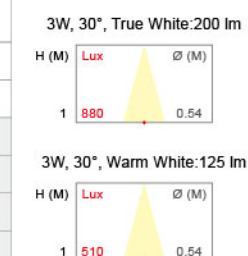

**APPLICATIONS**

- Shop Lighting
- Commercial Lighting
- Illumination Lighting
- Hotel Lighting
- Boutique Lighting

**CHIPSET LUMINOUS FLUX**

All Chipset Luminous Flux Data are indicated in max values

Chipsets	CREE LEDs XP-E			CREE LEDs XP-G			CREE LEDs XB-D	CREE LEDs XT-E		
Power Consumption	3 Watts			3 Watts			3 Watts	3 Watts		
Beam Angle *10%	30°	45°	72°	45°	60°	80°	72°	38°	45°	80°
True White	CRI 70	-	-	-	-	-	240 lm	-	-	270 lm
	CRI 80	200 lm	-	-	240 lm	-	-	-	-	-
Natural White	CRI 80	160 lm	-	-	190 lm	-	190 lm	-	-	220 lm
Warm White	CRI 80	125 lm	-	-	170 lm	-	170 lm	-	-	200 lm
Warm White CK: 2200K	CRI 80	-	-	-	-	-	-	-	-	170 lm