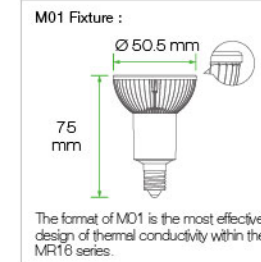

MR16
E14 (US)

Working Voltage 100 - 240V AC
Power Factor ≥ 0.9
Weight 1.7 oz. (48 g)
Operating Temp -20°C to +40°C
Lifespan 30,000 hours
Warranty 3 Years Limited