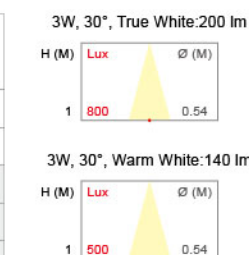

**APPLICATIONS**

- Shop Lighting
- Commercial Lighting
- Illumination Lighting
- Hotel Lighting
- Boutique Lighting

**CHIPSET LUMINOUS FLUX**

All Chipset Luminous Flux Data are indicated in max values

Chipsets	CREE LEDs XP-E			CREE LEDs XP-G			CREE LEDs XB-D	CREE LEDs XT-E		
Power Consumption	3 Watts			3 Watts			3 Watts	3 Watts		
Beam Angle *10%	30°	45°	72°	45°	60°	80°	72°	38°	45°	80°
True White	CRI 70	-	-	-	-	-	240 lm	-	-	270 lm
	CRI 80	200 lm	-	-	240 lm	-	-	-	-	-
Natural White	CRI 80	160 lm	-	-	190 lm	-	190 lm	-	-	220 lm
Warm White	CRI 80	125 lm	-	-	170 lm	-	170 lm	-	-	200 lm
Warm White CK: 2200K	CRI 80	-	-	-	-	-	-	-	-	170 lm

Chipsets	LIGHT BY LUXEON Rebel			LIGHT BY LUXEON Rebel ES		
Power Consumption	3 Watts			3 Watts		
Beam Angle *10%	30°	45°	72°	45°	60°	80°
True White	CRI 80	200 lm	-	240 lm	-	-
Natural White	CRI 80	160 lm	-	190 lm	-	-
Warm White	CRI 80	140 lm	-	170 lm	-	-
	CRI 90	110 lm	-	140 lm	-	-

Chipsets	EPISTAR	
Power Consumption	3 Watts	
Beam Angle *10%	60°	80°
True White	CRI 98	85 lm
Warm White	CRI 98	65 lm

Working Voltage 12V AC/DC  
 Weight 0.9 oz. ( 25 g )  
 Operating Temp -20°C to +40°C  
 Lifespan 30,000 hours  
 Warranty 3 Years Limited