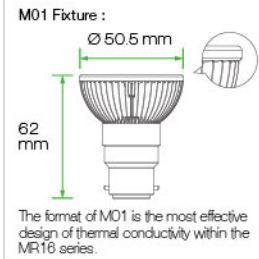

MR16
B22D

Working Voltage 100 - 240V AC
Power Factor ≥ 0.9
Weight 1.7 oz. (48 g)
Operating Temp -20°C to $+40^{\circ}\text{C}$
Lifespan 30,000 hours
Warranty 3 Years Limited

MR16
EZ10