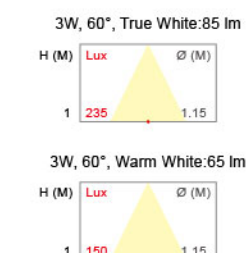

Chipsets	EPISTAR	
Power Consumption	3 Watts	
Beam Angle *10%	60°	80°
True White	CRI 98	85 lm
Warm White	CRI 98	65 lm