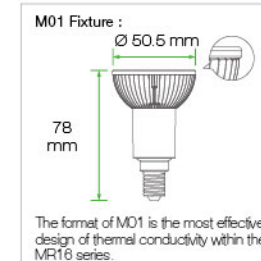

MR16
E14 (EURO)

Working Voltage 100 - 240V AC
Power Factor ≥ 0.9
Weight 1.7 oz. (48 g)
Operating Temp -20°C to +40°C
Lifespan 30,000 hours
Warranty 3 Years Limited