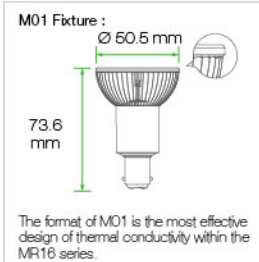

Working Voltage 12V AC/DC
Weight 1.7 oz. (48 g)
Operating Temp -20°C to $+40^{\circ}\text{C}$
Lifespan 30,000 hours
Warranty 3 Years Limited
Optional : AC Adapter

MR16
BA15D