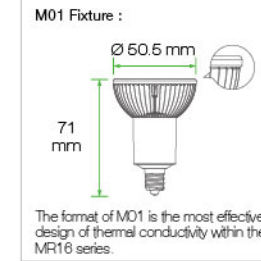

MR16
E12 (US)

Working Voltage 100 - 240V AC
Power Factor ≥ 0.9
Weight 1.7 oz. (48 g)
Operating Temp -20°C to +40°C
Lifespan 30,000 hours
Warranty 3 Years Limited