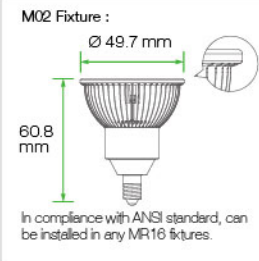

Working Voltage 12V AC/DC
Weight 1.4 oz. (38 g)
Operating Temp -20°C to $+40^{\circ}\text{C}$
Lifespan 30,000 hours
Warranty 3 Years Limited
Optional : AC Adapter

MR16
BA15S