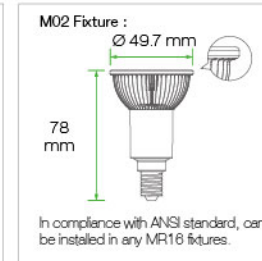

MR16
E14 (EURO)

Working Voltage 100 - 240V AC
Power Factor ≥ 0.9
Weight 1.7 oz. (48 g)
Operating Temp -20°C to +40°C
Lifespan 30,000 hours
Warranty 3 Years Limited